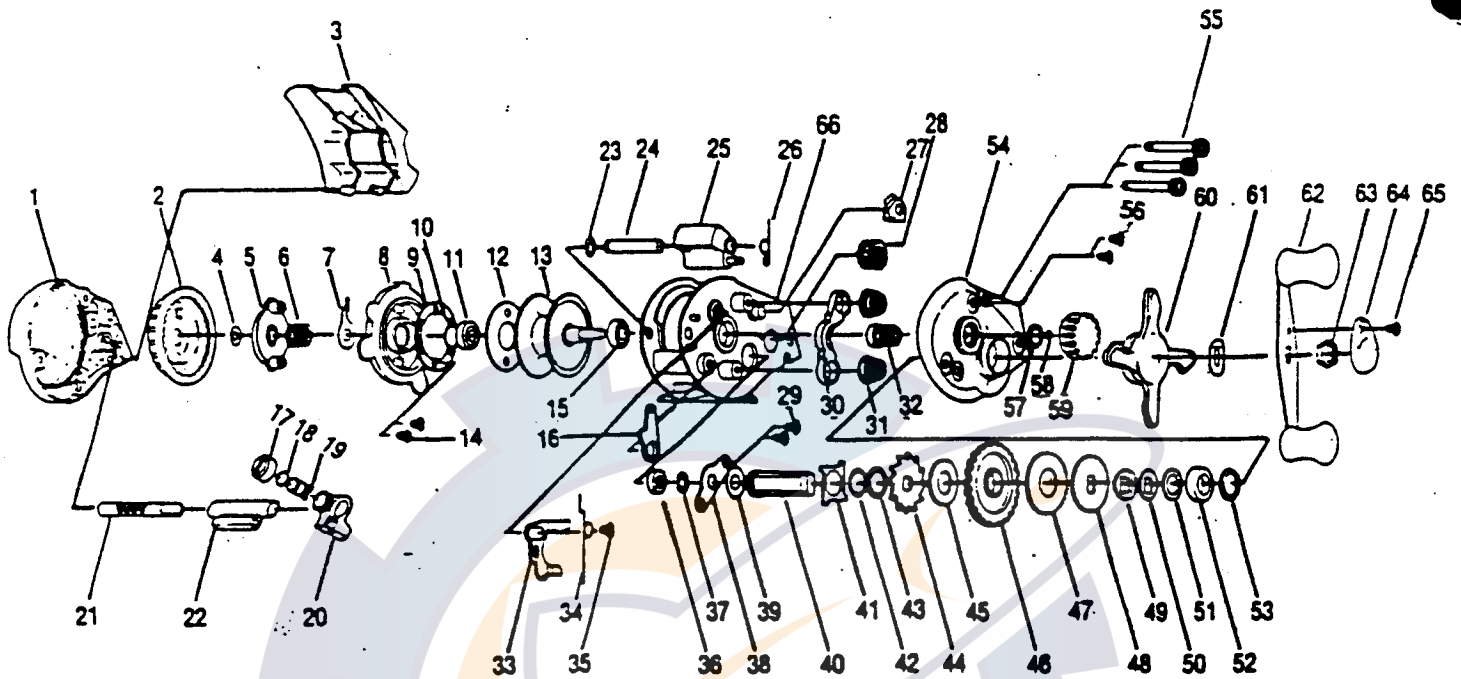

QUANTUM QL2000

Key No.	Part No.	Description	Price	Key No.	Part No.	Description	Price
1	WW023-5	LEFT SIDE COVER	6.28	35	WW076	SCREW-RELEASE SLIDER	.77
2	WW026	MAGNET CONTROL DIAL	1.49	36	WW103	CRANK SHAFT BUSHING	.88
3	WW027-5	HOOD	3.91	37	QW120	E-RING	.52
4	NX105	DIAL FRICTION RING	.77	38	WW002	RETAINER-CRANK SHAFT	1.03
5	WW028	SLIDE CAM	.93	39	WW104	WASHER-CRANK SHAFT	.52
6	NX071	SLIDE CAM SPRING	.67	40	WW008	CRANK SHAFT	2.99
7	WW108	CLICKER	.88	41	GW083	TRIP RATCHET	2.25
8	WW051	SPOOL COVER	6.64	42	WW105	WASHER-TRIP RATCHET	.88
9	WW330	MAGNET PLATE ASSEMBLY	6.64	43	WW111	WASHER-RATCHET	.93
10	WW082	SPOOL TENSION SHIM	.41	44	WW091	A/R RATCHET	.93
11	WW017	SPOOL SHAFT BUSHING	.46	45	WW110	WASHER-DRIVE GEAR	.93
13	WW321	SPOOL ASSEMBLY	8.29	46	WW012	DRIVE GEAR	8.19
14	QW076	SCREW	.62	47	WW059	DRAG DISC	2.68
16	WW084	LINK	.98	48	WW045	WASHER-DRAG	1.24
17	QW007	LINE GUIDE CARRIER SCREW	2.16	49	QW046	SPRING WASHER D	.98
18	QW035	CRANK SHAFT WASHER	1.49	50	QW046	SPRING WASHER D	.98
19	WW006	LINE GUIDE PAWL	2.16	51	WW035	WASHER-BEARING	.98
20	WW347	LINE GUIDE CARRIER	1.08	52	WW058	BEARING	8.09
21	WW072	WORM SHAFT	5.51	53	WW035	WASHER-BEARING	.98
22	WW016	WORM SHAFT GUIDE	1.08	54	WW024-5	RIGHT SIDE COVER	3.40
23	QW120	E-RING	.52	55	WW374	THUMB SCREW	1.44
24	WW050	THUMB BAR PIN	1.24	56	QW050	THUMB REST SCREW	.93
25	WW309	THUMB BAR ASSEMBLY	2.21	57	WW101	TENSION KNOB O-RING	.77
26	WW022	THUMB BAR SPRING	.88	58	WW032	WASHER-TENSION KNOB	.46
27	WW363	A/R PAWL ASSEMBLY	1.75	59	WW033	TENSION KNOB	.93
28	WW085	LEVEL WIND GEAR	.93	60	WW055	DRAG STAR	2.94
29	WW107	SCREW	.67	61	NX054	WASHER-HANDLE	.77
30	WW025	PINION YOKE	.93	62	WW318	HANDLE ASSEMBLY	5.51
31	WW040	SPRING YOKE	.52	63	QW003	HANDLE NUT	1.60
32	WW311	PINION ASSEMBLY	3.30	64	QW034	HANDLE NUT CAP	.93
33	WW039	RELEASE SLIDER	1.24	65	QW123	HANDLE NUT CAP SCREW	.93
34	WW109	SPRING-RELEASE SLIDER	1.49	66	WW001	FRAME	3.61